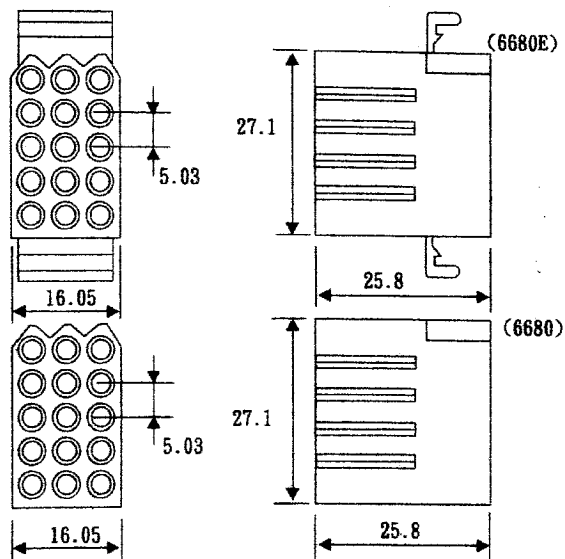

PART NO: H6680-12, H6680E-12

PART NO: H6681-12, H6681E-12

PART NO: H6680-15, H6680E-15

PART NO: H6681-15, H6681E-15

Terminal remover 退端器