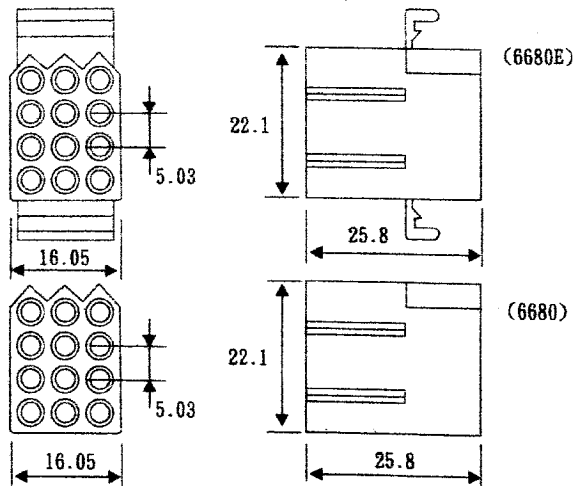

PART NO: H6680-12, H6680E-12

PART NO: H6681-12, H6681E-12

PART NO: H6680-15, H6680E-15

PART NO: H6681-15, H6681E-15

Terminal remover 退端器