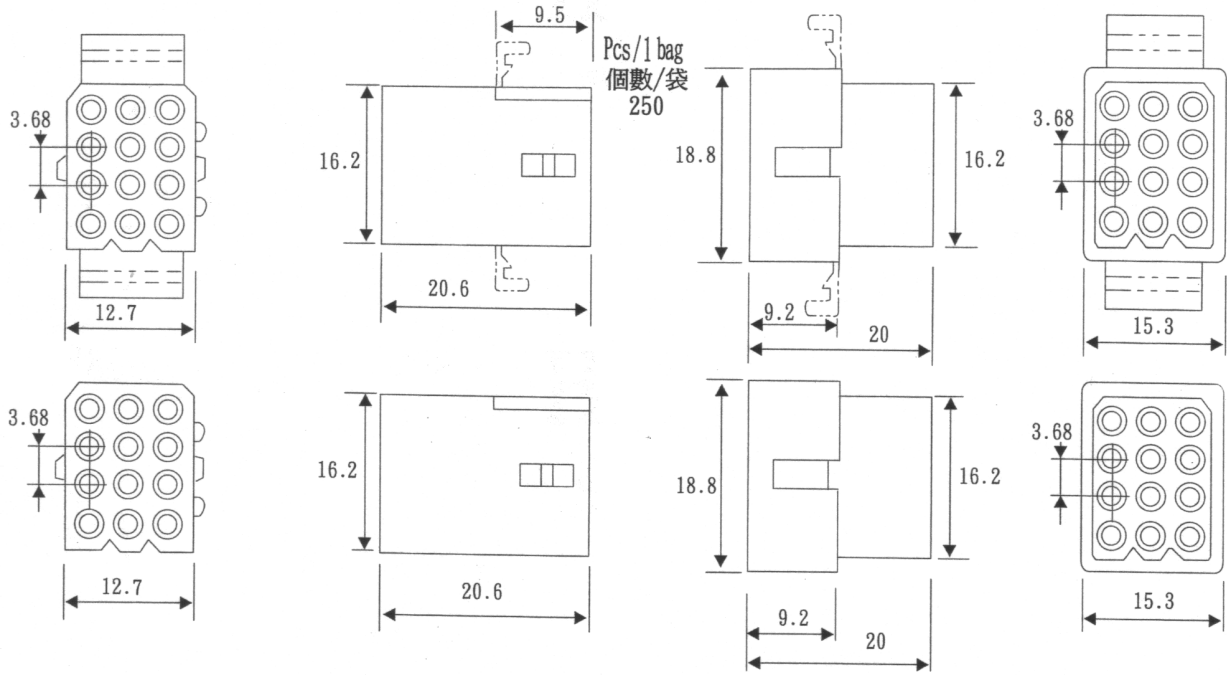

PART NO: H6655-12, 6655E-12

PART NO: H6656-12, 6656E-12

PART NO: H6655-15, 6655E-15

PART NO: H6656-15, 6656E-15

Terminal remover 退端器