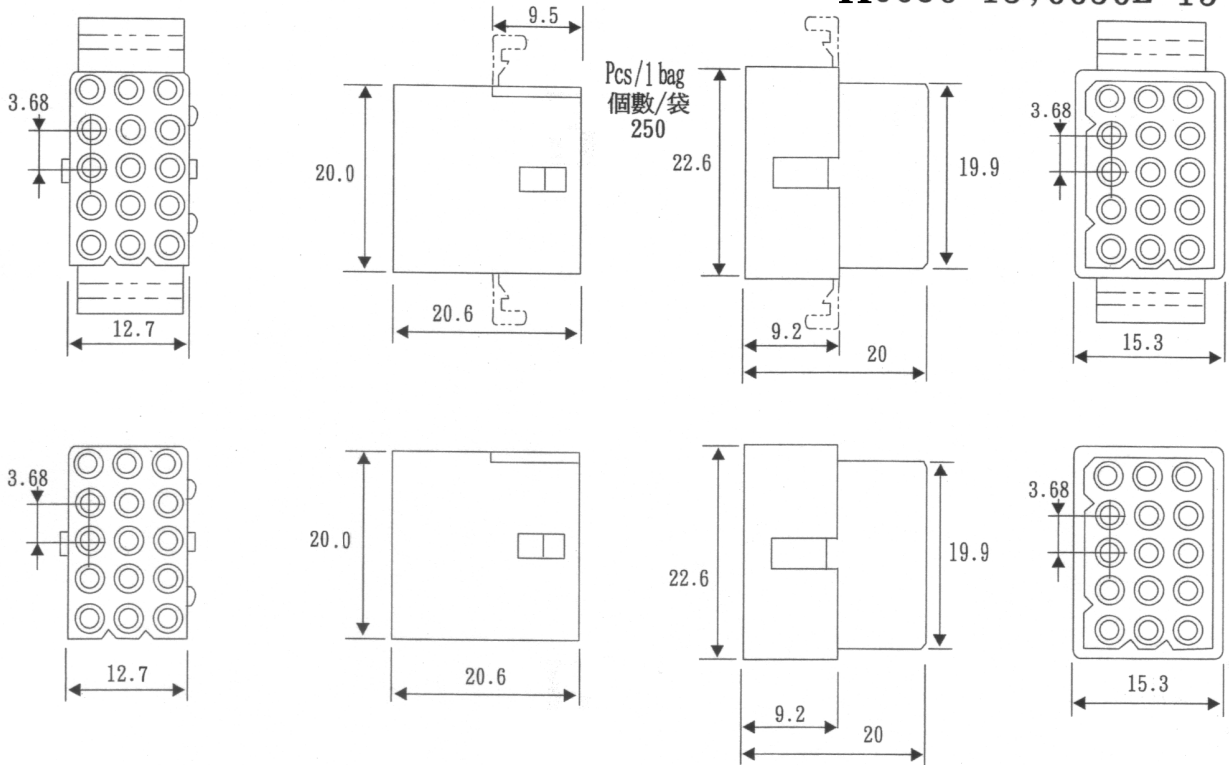

PART NO: H6655-12, 6655E-12

PART NO: H6656-12, 6656E-12

PART NO: H6655-15, 6655E-15

PART NO: H6656-15, 6656E-15

Terminal remover 退端器