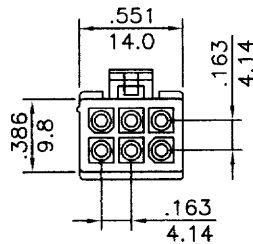

.163"(4.14mm) pitch wire to wire system

P/N: H66A5-03

inches
mm

P/N: H66A5-06