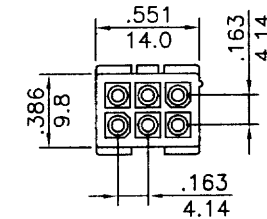

.163"(4.14mm) pitch wire to wire system

P/N: H66A5-03

inches
mm

P/N: H66A5-06

P/N: H66A6-06

P/N: H66A6E-09