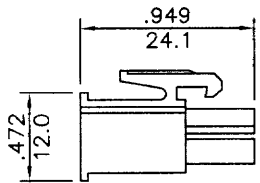

.163"(4.14mm) pitch wire to wire system

P/N: H66A5-03

inches
mm

P/N: H66A5-06